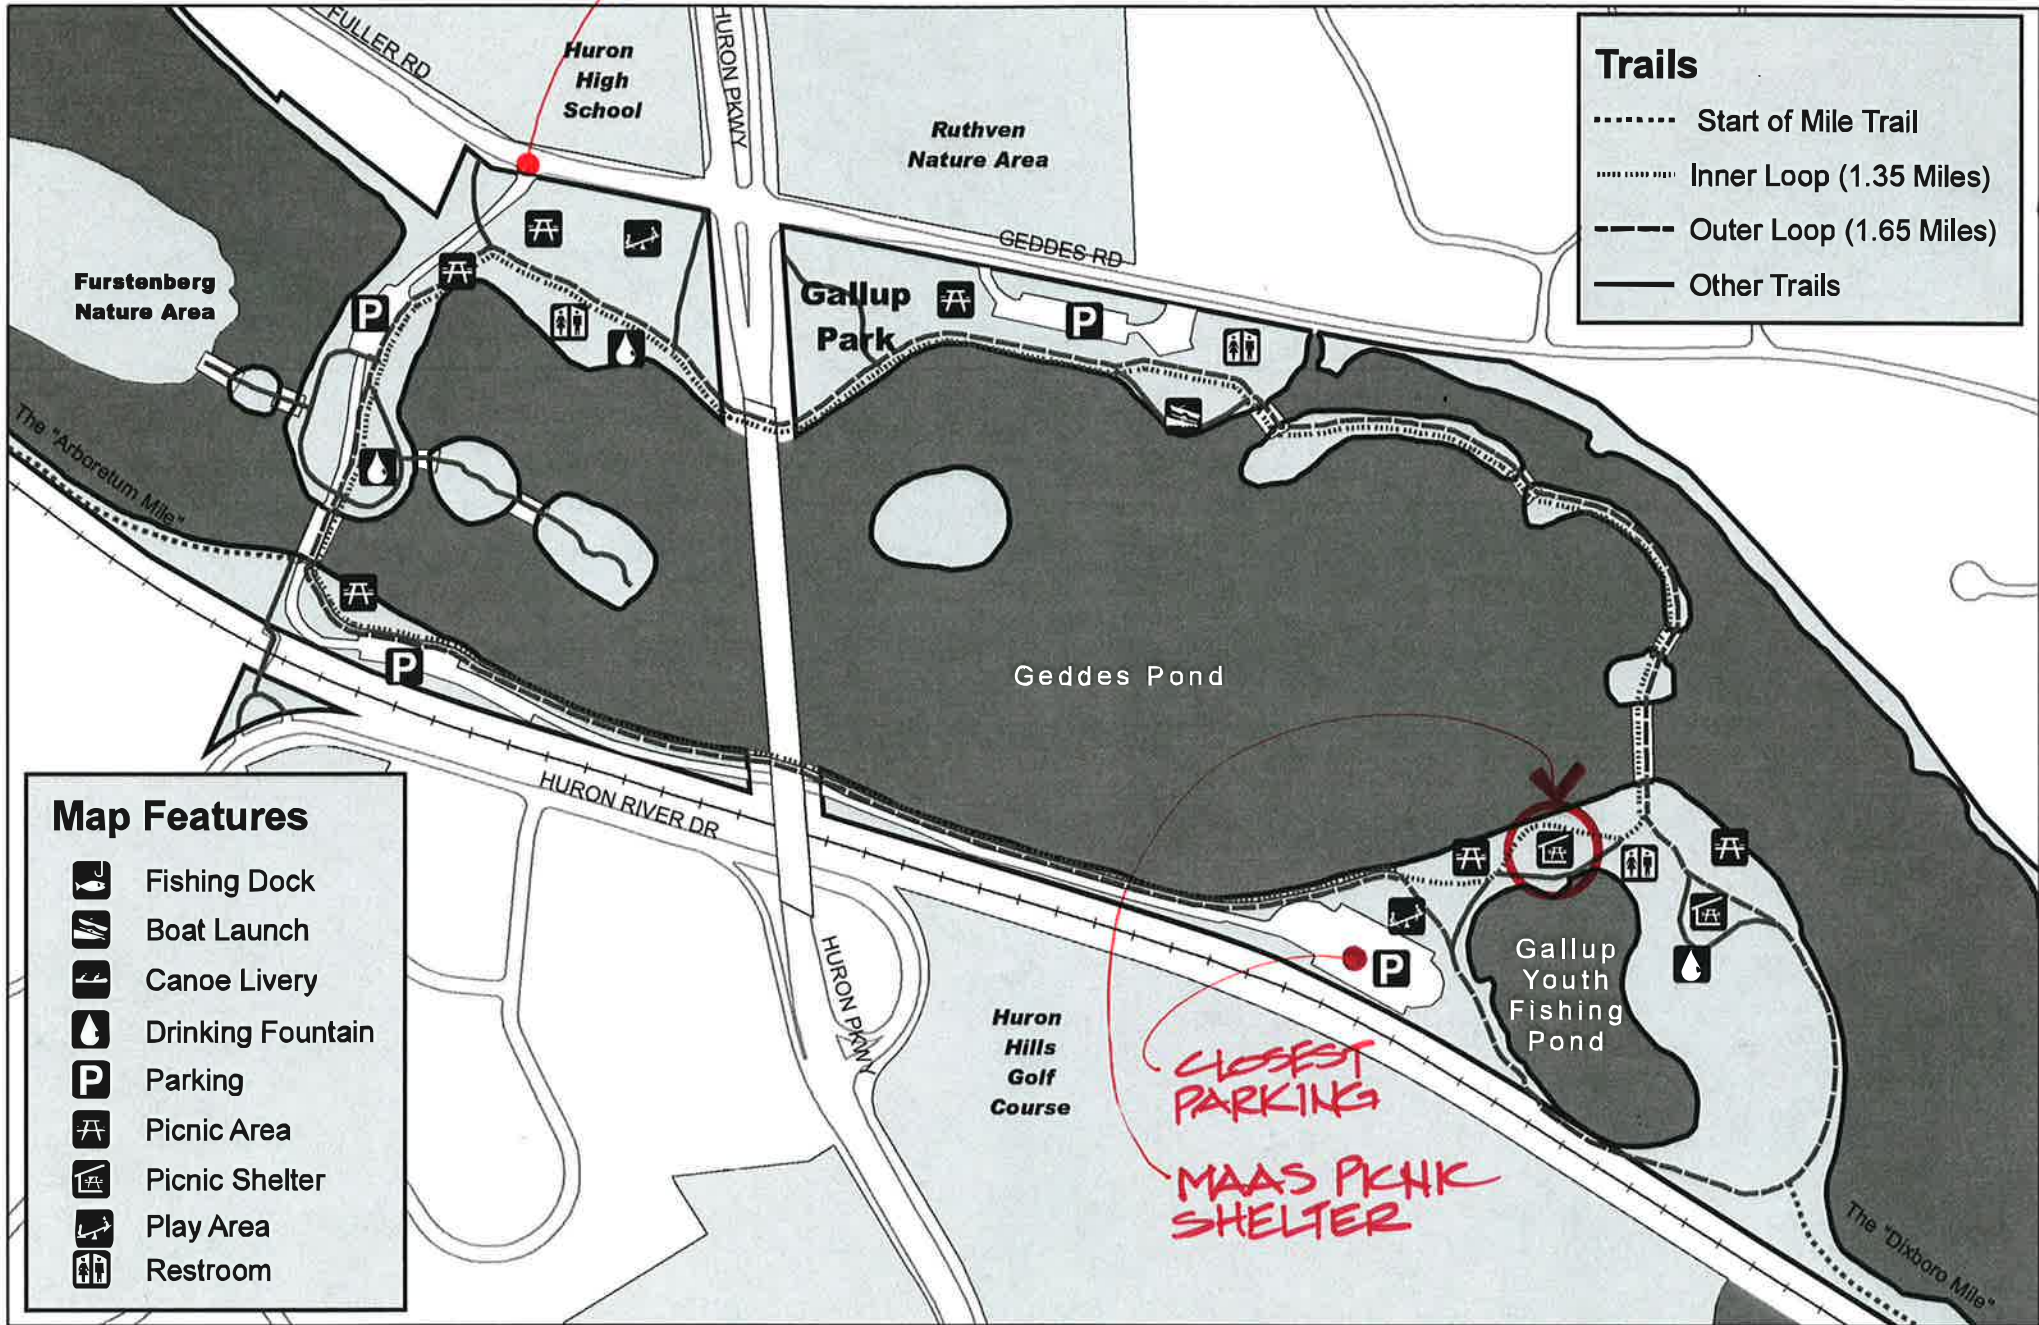

2008 President's Picnic

Sunday August 17th
3pm - 8pm

Gallup Park - Maas Picnic
Shelter, Ann Arbor

All members and their families are welcome

PARK ENTRANCE
OFF FULLER RD.

Gallup Park 3000 FULLER RD.-ANN ARBOR

This map complies with National Map Accuracy Standards for mapping at 1 Inch = 100 Feet. The City of Ann Arbor and its mapping contractors assume no legal representation for the content